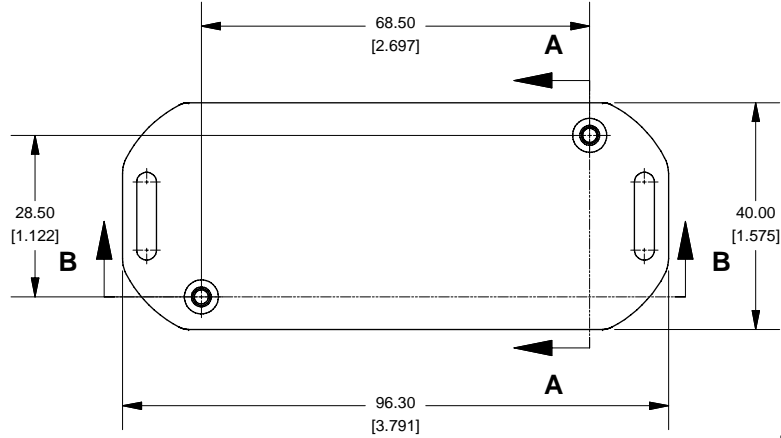

Top View of Assembly

SECTION A-A End View of Assembly

SECTION B-B Side View of Assembly

Top View Looking Inside Box

SECTION C-C Boss Heights

Maximum P.C. Board Size

Lid

1551LFL (Flanged Lid)