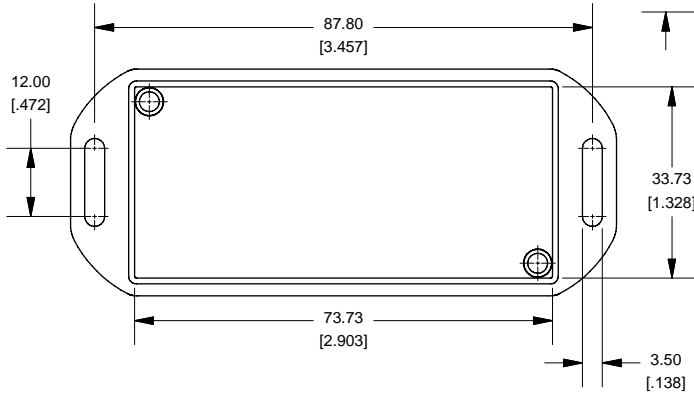

Top View of Assembly

SECTION A-A End View of Assembly

SECTION B-B Side View of Assembly

Top View Looking Inside Box

SECTION C-C Boss Heights

Maximum P.C. Board Size

Lid

1551LFL (Flanged Lid)