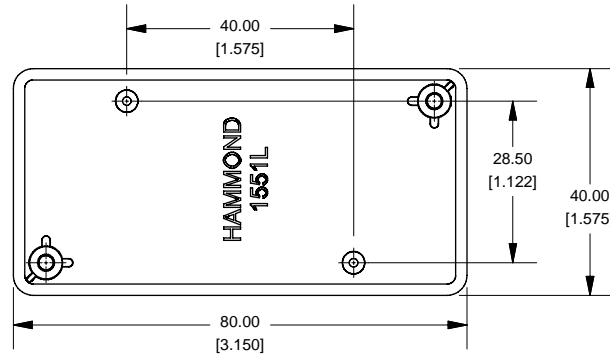

Top View of Assembly

SECTION A-A End View of Assembly

SECTION B-B Side View of Assembly

Top View Looking Inside Box

SECTION C-C Boss Heights

Maximum P.C. Board Size

Lid

1551LFL (Flanged Lid)

NOTE

Purchased assembly includes lid and box made from GP ABS material and cover screws.

1551LFL

1551LFL Flange Enclosure	
Black Enclosure - RAL 7001 - UL94 - HB	1551LFLHBK
Gray Enclosure - RAL 7035 - UL94 - HB	1551LFLFGY
ACCESSORIES	
Black Enclosure Cover Screws (Pkg 100) [#4 X 1/2" Self Tapping]	1591TS100BK
Grey Enclosure Cover Screws (Pkg 100) [#4 X 1/2" Self Tapping]	1591TS100
P.C. Board Screws (Pkg 100) [32 x 3/16" Self Tapping]	1551ATS100