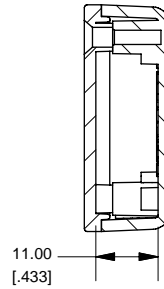

Top View of Assembly

SECTION A-A End View of Assembly

SECTION B-B Side View of Assembly

Top View Looking Inside Box

SECTION C-C Boss Heights

Maximum P.C. Board Size

Lid

1551LFL (Flanged Lid)

NOTE

Purchased assembly includes lid and box made from GP ABS material and cover screws.

1551LFL

1551LFL Flange Enclosure	
Black Enclosure - RAL 7001 - UL94 - HB	1551LFLHBK
Gray Enclosure - RAL 7035 - UL94 - HB	1551LFLFGY
ACCESSORIES	
Black Enclosure Cover Screws (Pkg 100) [#4 X 1/2" Self Tapping]	1591TS100BK
Grey Enclosure Cover Screws (Pkg 100) [#4 X 1/2" Self Tapping]	1591TS100
P.C. Board Screws (Pkg 100) [32 x 3/16" Self Tapping]	1551ATS100