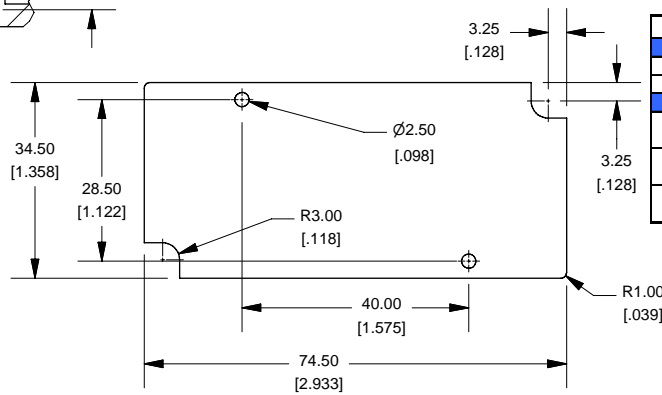

Top View of Assembly

SECTION A-A End View of Assembly

SECTION B-B Side View of Assembly

Top View Looking Inside Box

SECTION C-C Boss Heights

Maximum P.C. Board Size

Lid

1551LFL (Flanged Lid)

NOTE

Purchased assembly includes lid and box made from GP ABS material and cover screws.

1551LFL

1551LFL Flange Enclosure	
Black Enclosure - RAL 7001 - UL94 - HB	1551LFLHBK
Gray Enclosure - RAL 7035 - UL94 - HB	1551LFLFGY
ACCESSORIES	
Black Enclosure Cover Screws (Pkg 100) [#4 X 1/2" Self Tapping]	1591TS100BK
Grey Enclosure Cover Screws (Pkg 100) [#4 X 1/2" Self Tapping]	1591TS100
P.C. Board Screws (Pkg 100) [32 x 3/16" Self Tapping]	1551ATS100