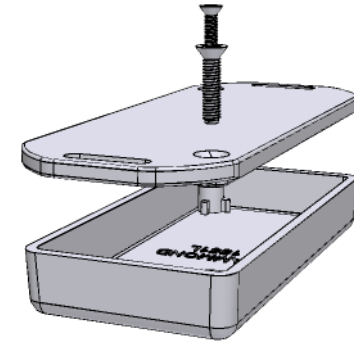

Top View of Assembly

SECTION A-A End View of Assembly

SECTION B-B Side View of Assembly

Top View Looking Inside Box

SECTION C-C Boss Heights

Maximum P.C. Board Size

Lid

1551LFL (Flanged Lid)

NOTE

Purchased assembly includes lid and box made from GP ABS material and cover screws.

1551LFL

1551LFL Flange Enclosure	
Black Enclosure - RAL 7001 - UL94 - HB	1551LFLHBK
Gray Enclosure - RAL 7035 - UL94 - HB	1551LFLFGY
ACCESSORIES	
Black Enclosure Cover Screws (Pkg 100) [#4 X 1/2" Self Tapping]	1591TS100BK
Grey Enclosure Cover Screws (Pkg 100) [#4 X 1/2" Self Tapping]	1591TS100
P.C. Board Screws (Pkg 100) [32 x 3/16" Self Tapping]	1551ATS100